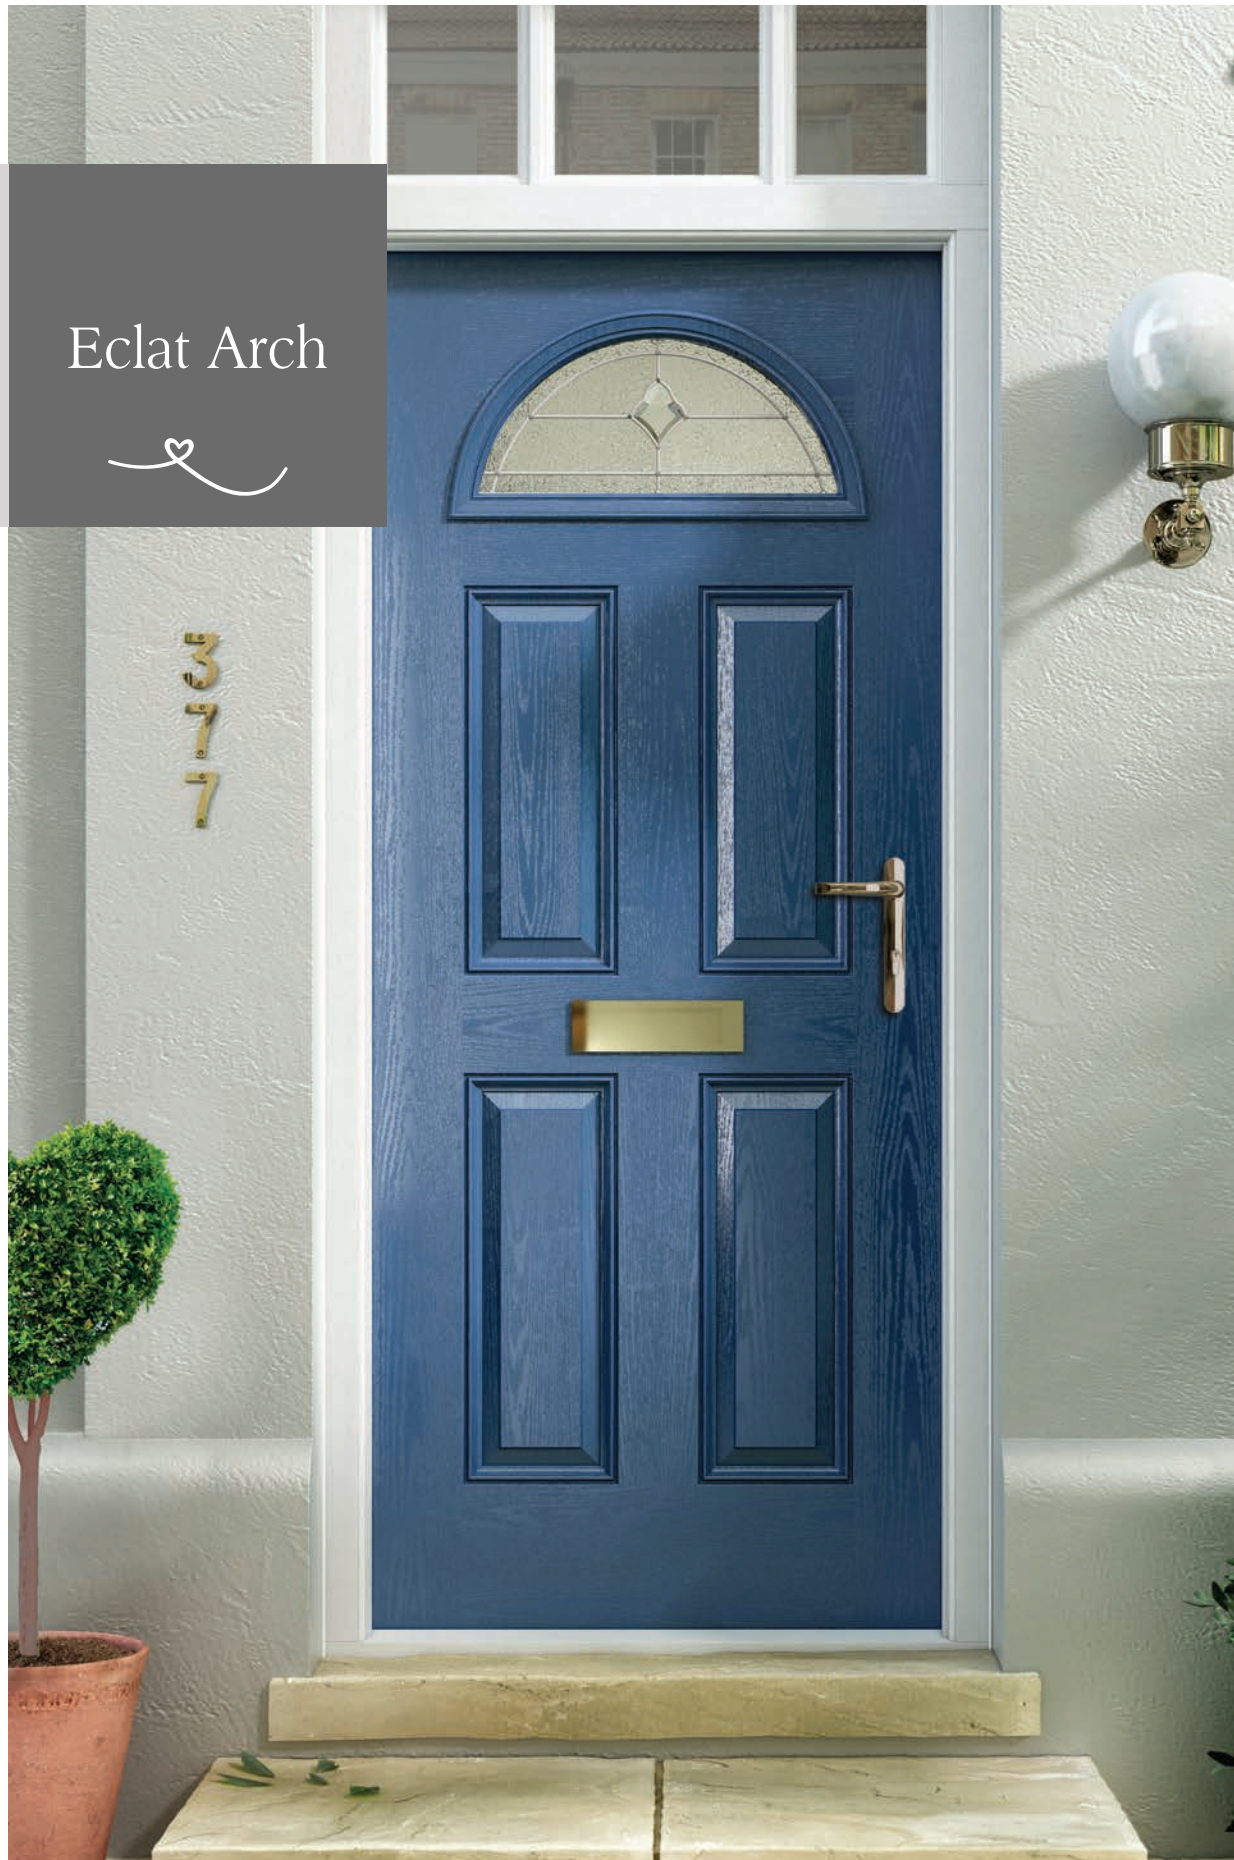

# Eclat Arch

Eclat Arch gives the perfect balance of style and privacy for your home. A traditional design that is complemented by the decorative glass focal point.

Get the look before you buy at [door-designer.co.uk](http://door-designer.co.uk)