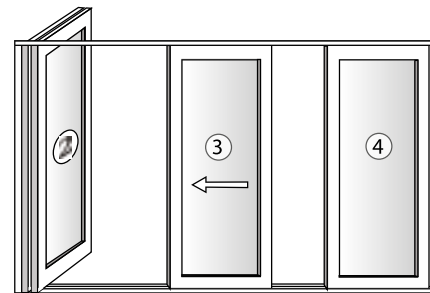

Unlike Bi-folds, the Slide & Swing doesn't encroach on internal living room or patio space when opening or closing. And homeowners can open any part of the door for ventilation or access. It even operates as a partition. When closed, the doors interlock together creating a solid wall that is extremely secure, and far more secure than a traditional Bi-fold or inline sliding patio door.

Key features:

- Seamless beautiful lines - no unsightly hardware
- Easy to operate - slide one panel at a time
- More living space - inside and out
- Secure - Kitemark accredited lock
- Excellent thermal and weatherproof performance
- Patented Magnaline™ slide and stack technology
- Maximum door height 2200mm, width on application
- Available in Traditional 2500 and Contemporary 3000 profiles

The first panel is fixed and can be on either side of the opening.

The second and subsequent panels slide up to the first panel and click into place.

Each panel then swings open and stacks parallel - providing full use of the opening