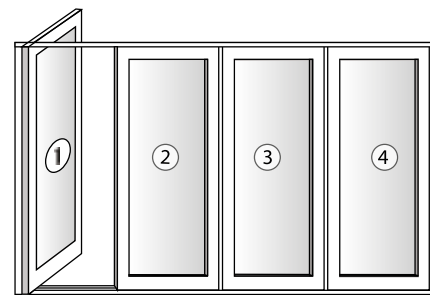

Unlike Bi-folds, the Slide & Swing doesn't encroach on internal living room or patio space when opening or closing. And homeowners can open any part of the door for ventilation or access. It even operates as a partition. When closed, the doors interlock together creating a solid wall that is extremely secure, and far more secure than a traditional Bi-fold or inline sliding patio door.

Key features:

- Seamless beautiful lines - no unsightly hardware
- Easy to operate - slide one panel at a time
- More living space - inside and out
- Secure - Kitemark accredited lock
- Excellent thermal and weatherproof performance
- Patented Magnaline™ slide and stack technology
- Maximum door height 2200mm, width on application
- Available in Traditional 2500 and Contemporary 3000 profiles

The first panel is fixed and can be on either side of the opening.

The second and subsequent panels slide up to the first panel and click into place.

Each panel then swings open and stacks parallel - providing full use of the opening