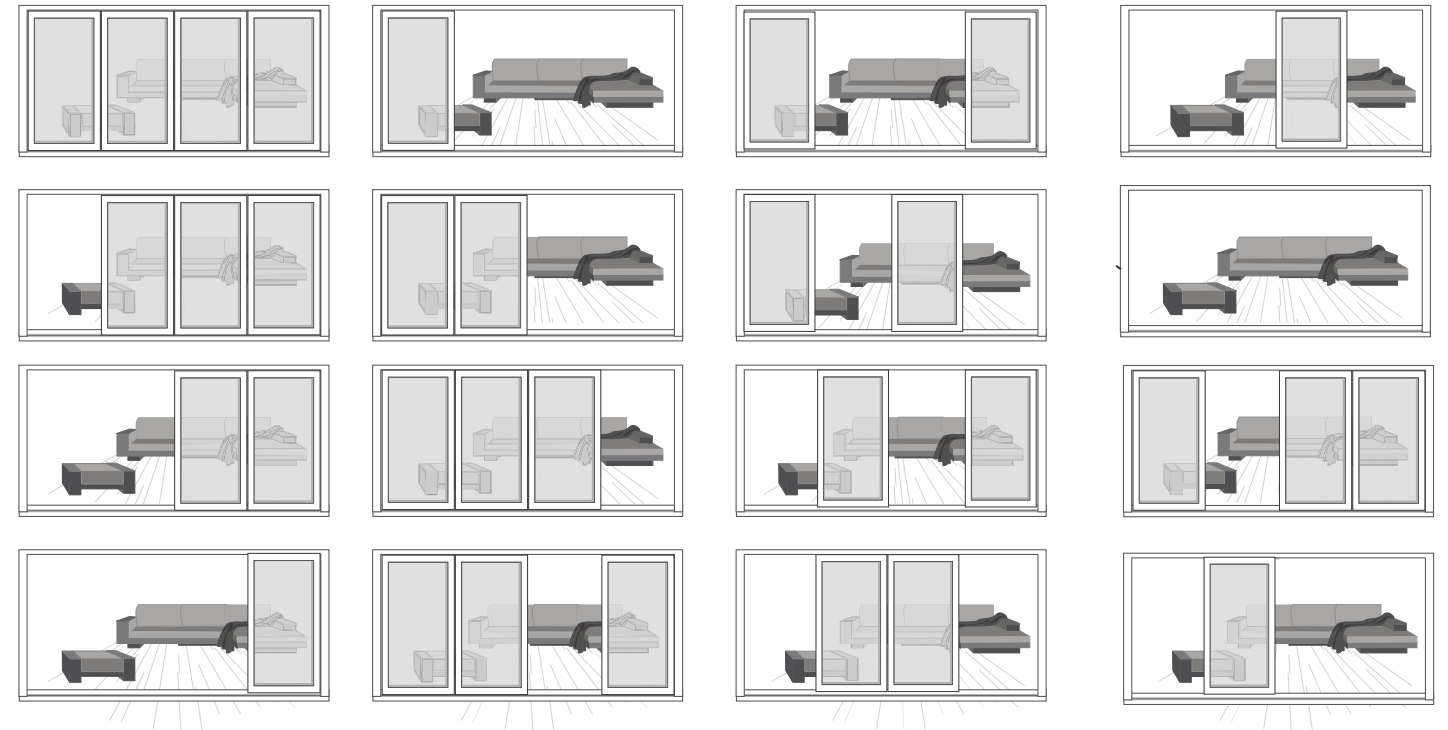

Slide and Swing